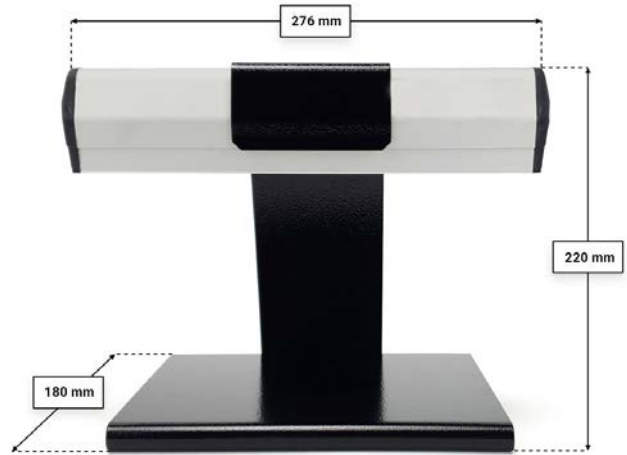

UV Hand Lamps VL-Series Accessories

Optional Accessories

Model	Type	Compatible with
SVL-30	Lamp stand	VL-215 and VL-115
SVL-6	Lamp stand	VL-6 and VL-4
SMA	Holder with handle	VL-6 and VL-4

Lamp Holder

Improved operating comfort thanks to SMA lamp handle. Without mounting, simply to be plugged onto the lamp.

Order No. holder with handle: 110.0200

SVL-6

Lamp stand SVL-15