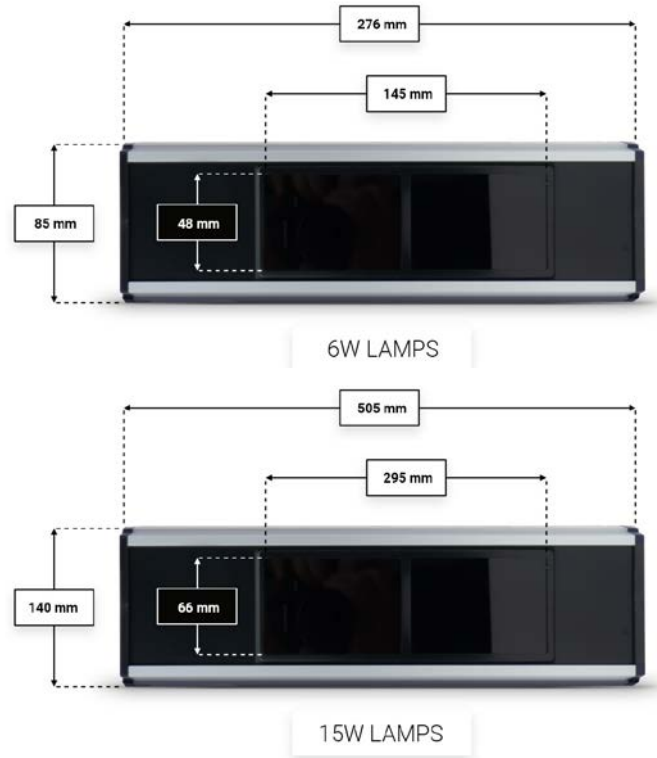

UV Hand Lamps VL-Series with Filter

Description

The special filter of these lamps minimizes the white light component in the UV and thus also enables the detection of weak fluorescence. The lamps are extremely durable and highly efficient.

You can choose between three wavelengths for the VL UV hand lamps with filter: 254 nm, 312 nm and 365 nm. In some models, different wavelengths are combined.

Specification

- Long life filter and high UV output
- Lamps available with one or two wavelengths
- Wavelength can be changed easily at the push of a button on the dual units
- Special Ondulex reflector for optimal radiation intensity
- Anodized aluminum housing
- Versatile use with lamp stand or holder
- Intuitive operability

Technical Data

Model	Tubes x Watt	Wavelengths	Intensity at 15 cm ($\mu\text{W}/\text{cm}^2$)	Filter Area Length x Depth	Dimensions (B x T x H)	Order No.
6 Watt						
VL-6.L	1 x 6 W	365 nm	700	150 x 48 mm	276 x 85 x 60 mm	110.0007
VL-6.C	1 x 6 W	254 nm	710	150 x 48 mm	276 x 85 x 60 mm	110.0008
VL-6.LC	2 x 6 W	365 nm / 254 nm	610 / 400	150 x 48 mm	276 x 85 x 60 mm	110.0010
15 Watt						
VL-215.L	2 x 15 W	365 nm	2300	295 x 76 mm	505 x 140 x 100 mm	110.0016
VL-215.C	2 x 15 W	254 nm	1780	295 x 76 mm	505 x 140 x 100 mm	110.0017
VL-215.M	2 x 15 W	312 nm	3000	295 x 76 mm	505 x 140 x 100 mm	110.0018
VL-215.LC	2 x 15 W	365 nm / 254 nm	1350 / 930	295 x 76 mm	505 x 140 x 100 mm	110.0019
VL-215.LM	2 x 15 W	365 nm / 312 nm	1350 / 1800	295 x 76 mm	505 x 140 x 100 mm	110.0020
VL-215.MC	2 x 15 W	312 nm / 254 nm	1800 / 930	295 x 76 mm	505 x 140 x 100 mm	110.0021